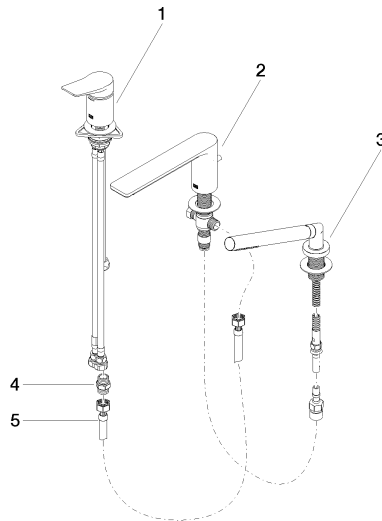

**LISSÉ Three-hole single-lever bath mixer for bath rim or tile edge installation -  
Chrome**

LISSÉ

27 412 845

- spout: circular, air-enriched flow
- max. flow 16.9 l/min at 3 bar flow pressure
- Hand shower: COMPACT RAIN, max. flow rate 6.8 l/min (at 3 bar)
- complete hand shower set with anti-scale system
- 200mm projection
- automatic bath/shower diverter
- height of mixer 141 mm
- height up to aerator 88 mm
- hole diameter spout 32 mm
- hole diameter single-lever mixer 35 mm
- hole diameter for complete hand shower set 32 mm
- rosette for complete hand shower set Ø 50mm
- metal shower hose 1750mm with integrated anti-twist protection

**Recommended miscellaneous**

**Perfecto installation kit -** 12 614 970 90

**Recommended miscellaneous**

**Decorative caps for Perfecto -** 12 801 970-00  
**Chrome**  
• 1 pair

27 412 845

**Spare parts list**

No.	Item Number	Name	Quantity used	Delivery time
1	29 300 845-00	connection	1	60
2	13 512 845-00	spout	1	60
3	27 702 979-00	Hand shower set for bath rim or tile edge installation - Chrome	1	10
4	90 24 03 168 00 90	nipple	1	2
5	12 502 970 90	High pressure hose 1/2" x 1/2" x 400 mm -	1	2